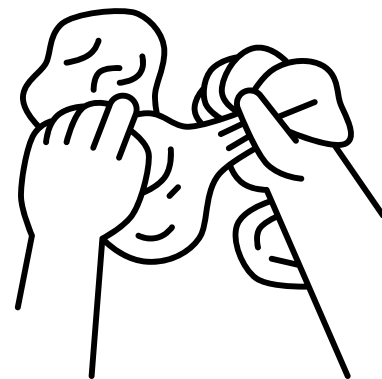

Measurements in grams

Piggy Ice cream Cone

Cone	15g/2inch
Rim	2.5g/6inch
Body	11g
Nose	0.3g
Ear	0.03g
Cream	3.5g
Tail	0.08g

[What Clay I use](#)

[What Scale I use](#)