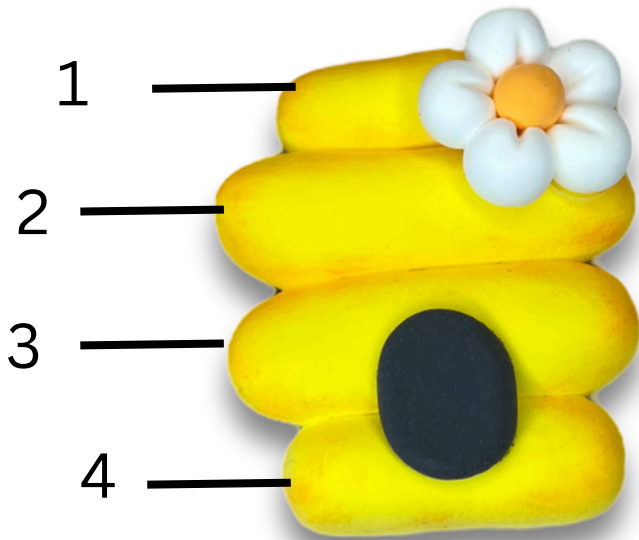

Measurements in grams and inches

Bee Hive

Part	g/inch
1	3.4/1.5
2	6.8/2.25
3	4.8/2
4	3.4/1.5
door	2.5/1
flower petal	0.03/0.5
middle of flower	1.6/0.25

[What Clay I use](#)

[What Scale I use](#)