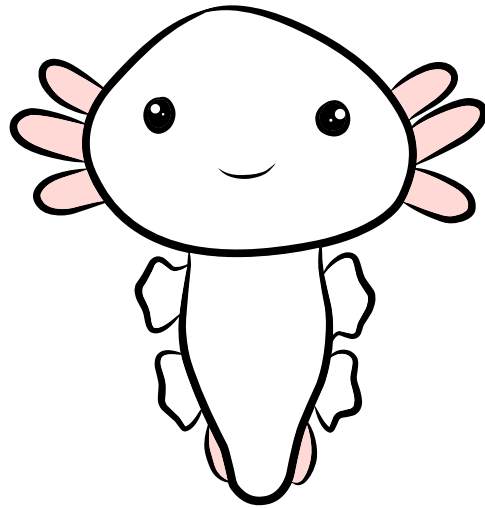

Measurements in grams

Axolotl S'more

Body	9.5
Gills	0.7
Tail	3.5
Tail fin	1.0
legs	0.95
Arms	0.3
Eyes	0.1